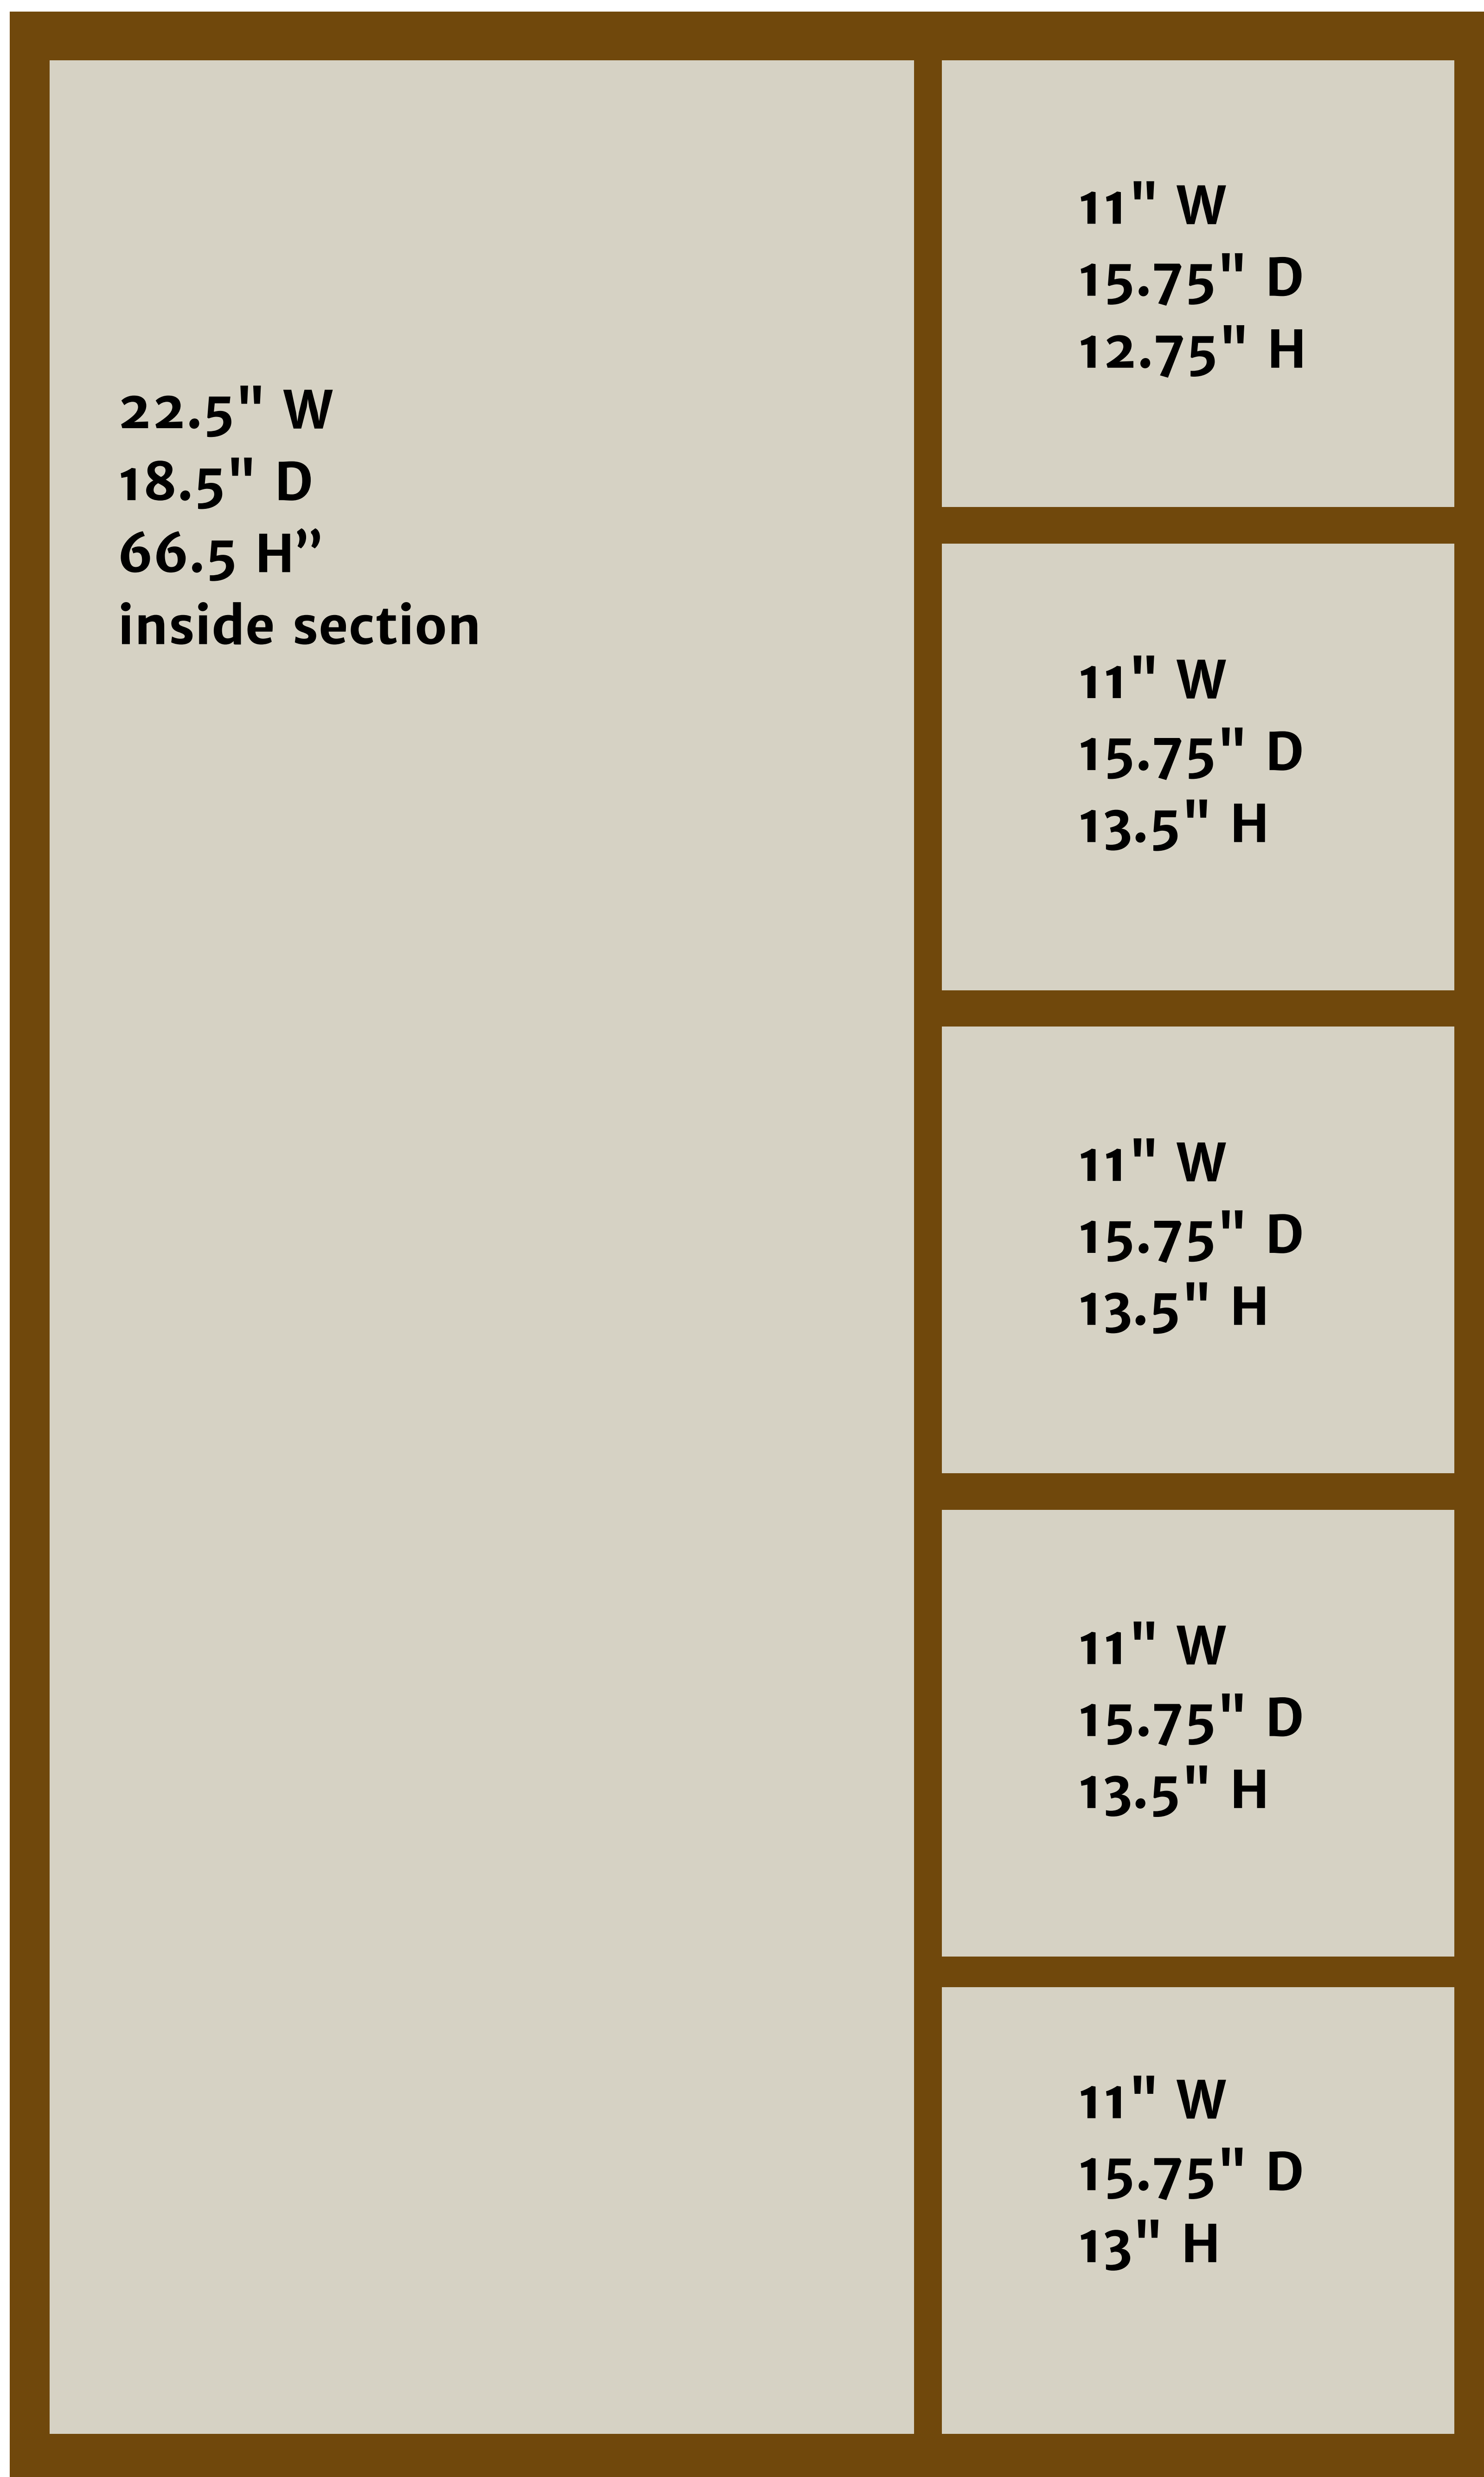

BRUMBY HALL WARDROBE

22.5" W
18.5" D
66.5 H"
inside section

11" W
15.75" D
12.75" H

11" W
15.75" D
13.5" H

11" W
15.75" D
13.5" H

11" W
15.75" D
13.5" H

11" W
15.75" D
13" H

36" W
23.5" D
72" H
outside