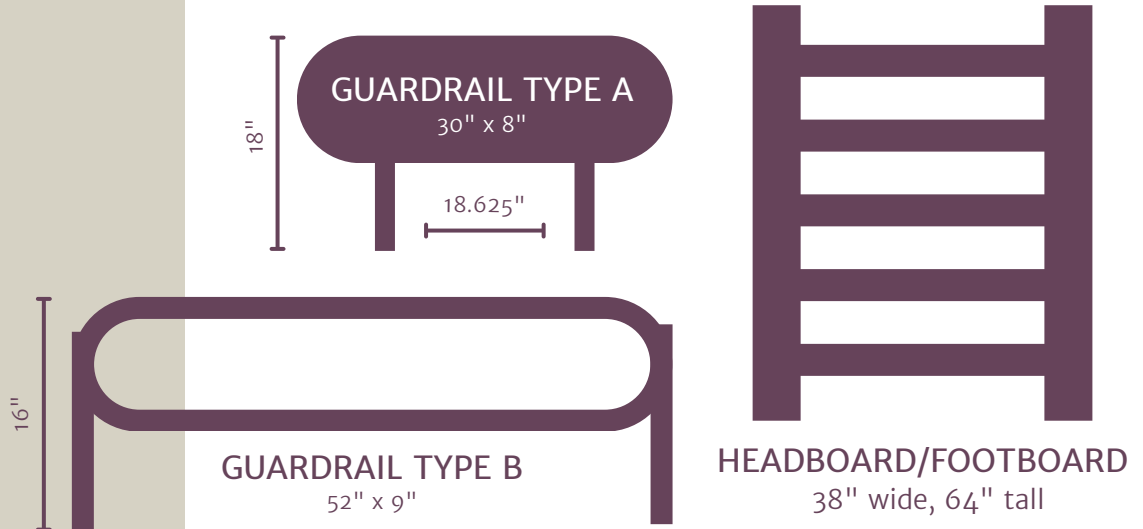

17-POSITION ADJUSTABLE BEDS

Traditional residence hall rooms feature 17-position adjustable beds with at least one guardrail. These beds allow for 17 levels of adjustment for height. Beds are set at the default height upon move in. Rooms with differently configured beds are noted on individual residence hall pages.

DEFAULT HEIGHT
Minimum of 52" of clearance under the bed with a mattress height of approximately 62" (some bed frames allow up to 57.75" of clearance with a mattress height of 67")

MATTRESS FRAME

VIDEO:
HOW TO
ADJUST
YOUR
BED

TRADITIONAL HEIGHT
15.75" of clearance under the bed with a mattress height approximately 26" from the floor

SUPPORT BAR